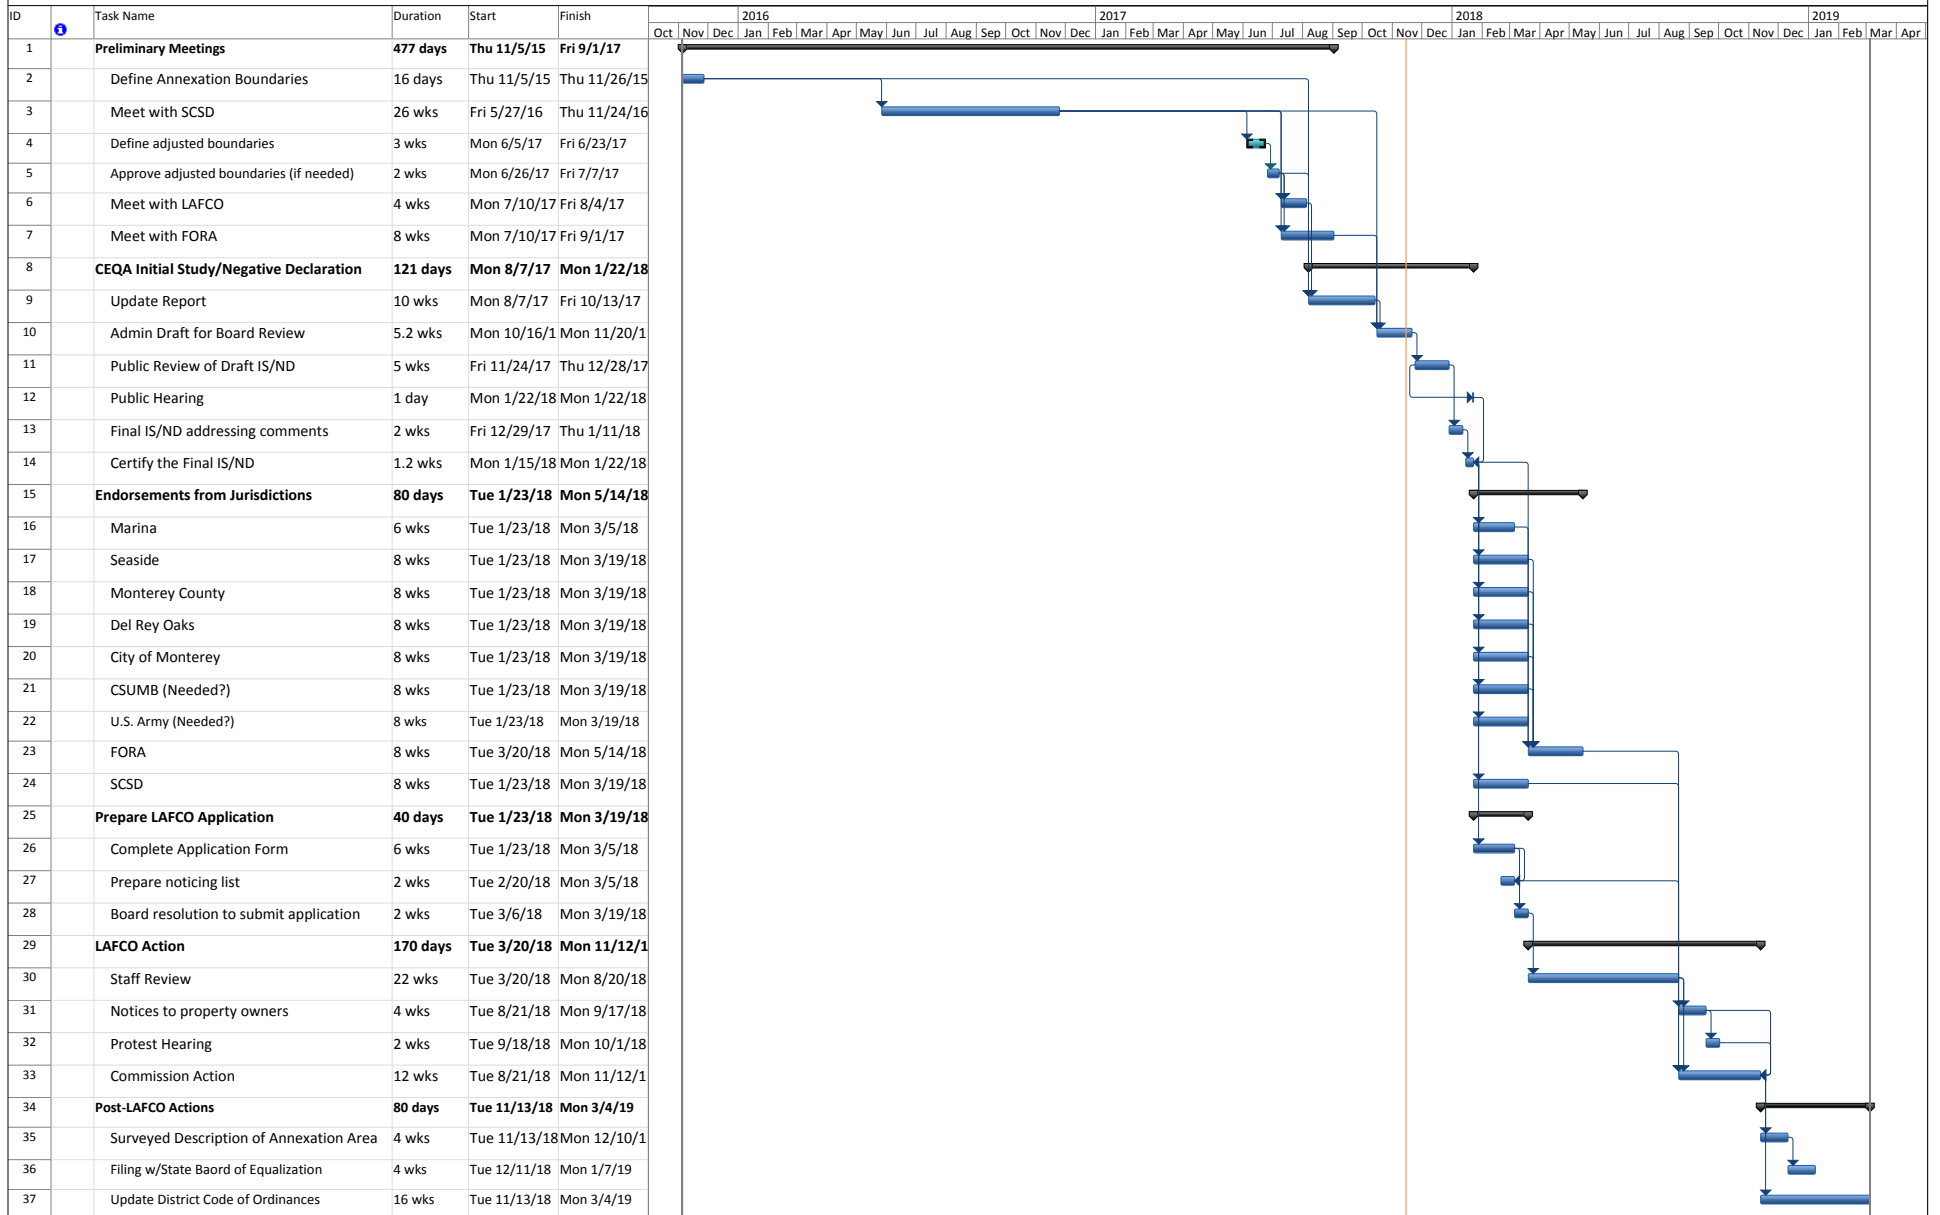

Marina Coast Water District Ord Community Annexation Timeline (Tentative)

Project: Annex_Schedule_revNOV
Date: Wed 11/15/17

Task		Summary		External Milestone		Inactive Summary		Manual Summary		Manual Summary Rollup		Finish-only	
Split		Project Summary		Inactive Task		Manual Task		Manual Summary		Start-only		Deadline	
Milestone		External Tasks		Inactive Milestone		Duration-only		Start-only		Progress			